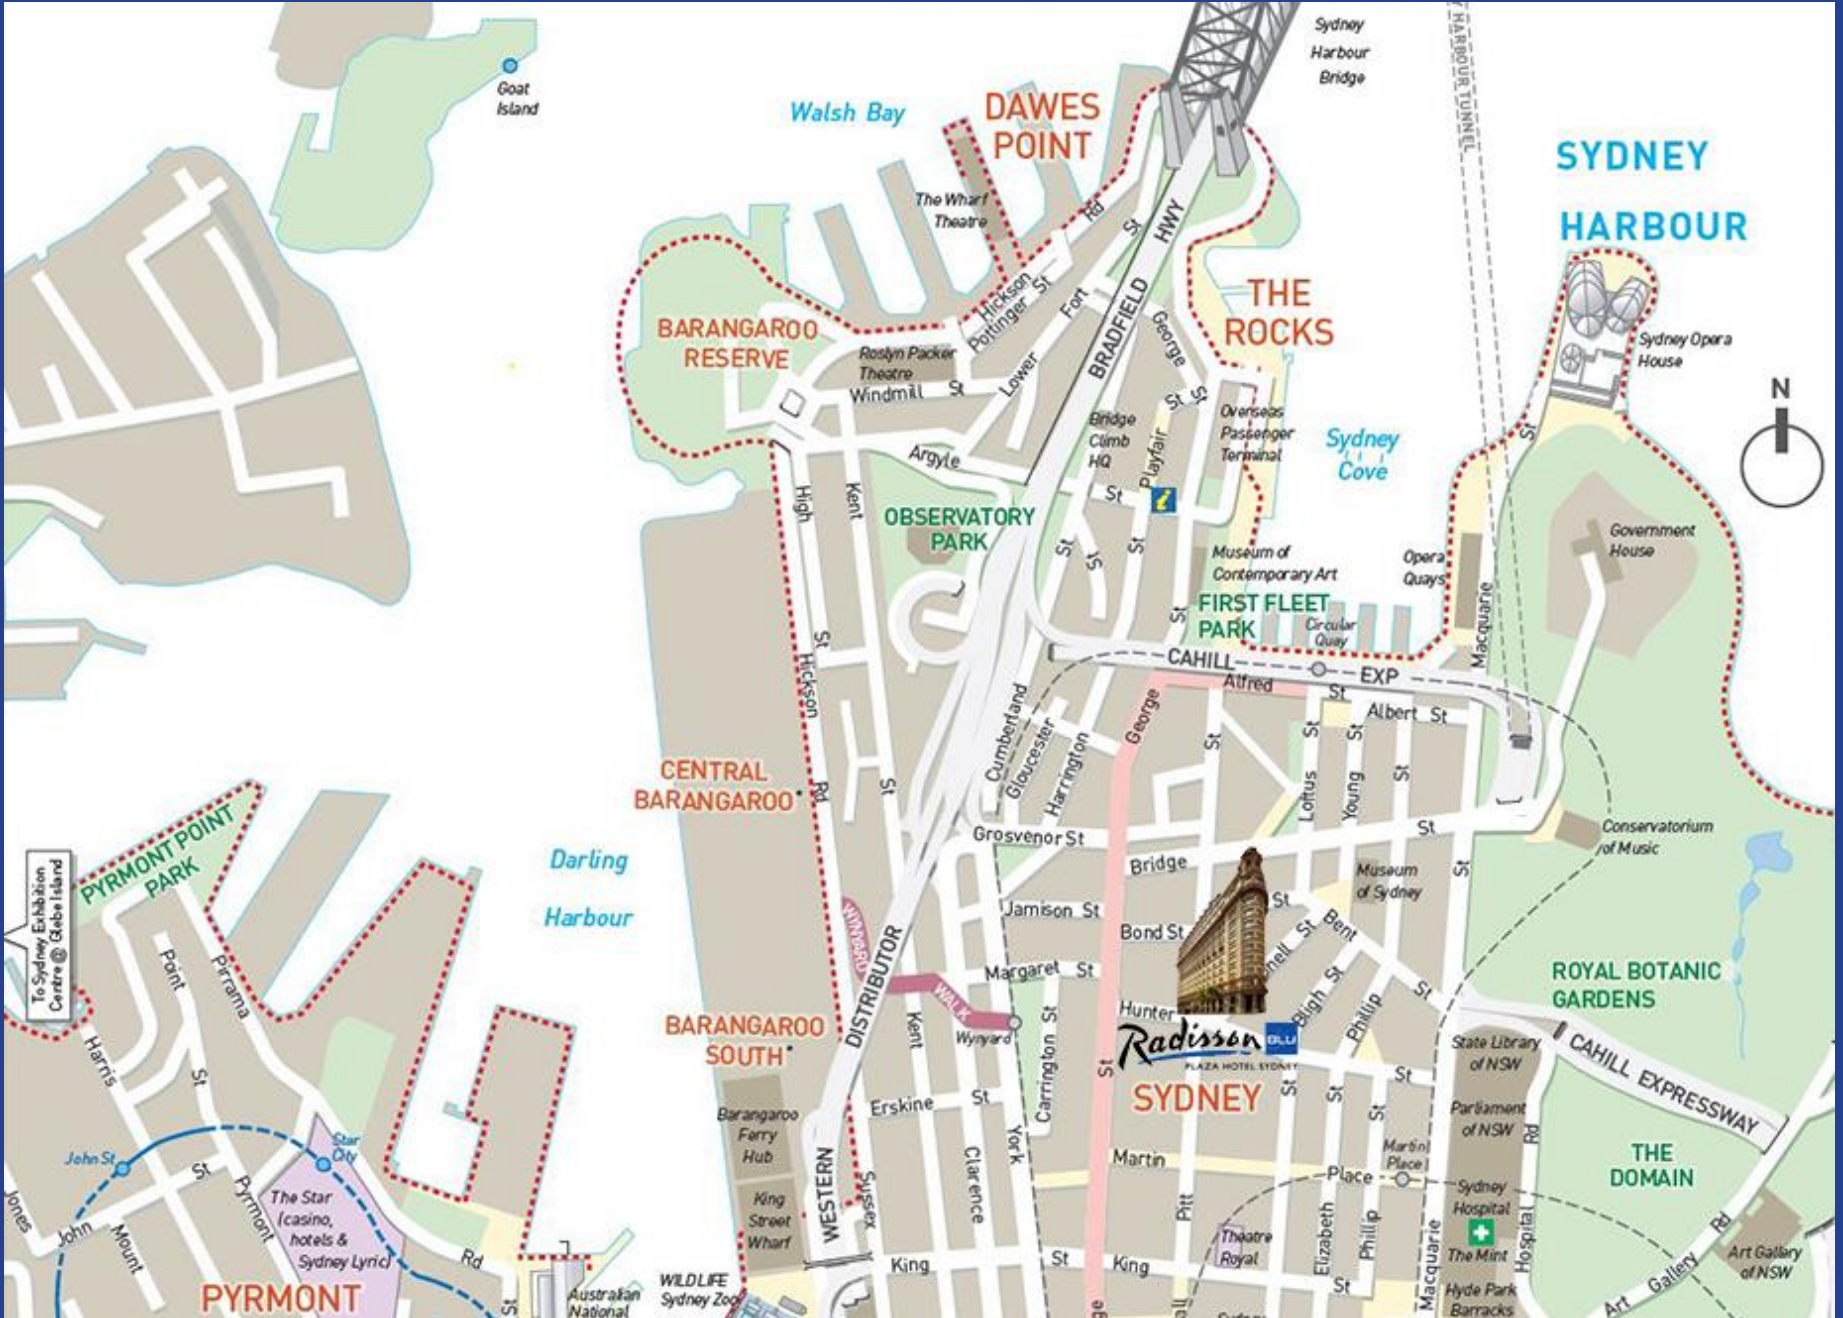

## **Location:**

Surrounded by some of the world's renowned tourist attractions including the iconic Sydney Opera House, Harbour Bridge, the historical Rocks area and Circular Quay. With easy access to Chinatown, major shopping, and entertainment precincts in Darling Harbour, King Street Wharf, Pitt Street shopping mall, this distinctive hotel provides the perfect base for exploration and discovery.

Destination	Distance	Walking
Royal Botanic Gardens	500m	7mins
Circular Quay	600m	7mins
Sydney Tower & Pitt Street Mall	700m	10mins
Queen Victoria Building	700m	10mins
The Rocks Historic District	850m	11mins
Barangaroo Dining Precinct	850m	11mins
Fleet Steps & Mrs Macquarie's Chair	1.0km	12mins
Sydney Harbour Bridge	1.0km	14mins
Sydney Opera House	1.2km	15mins
Darling Harbour	1.23km	22mins
Chinatown	1.57km	22mins