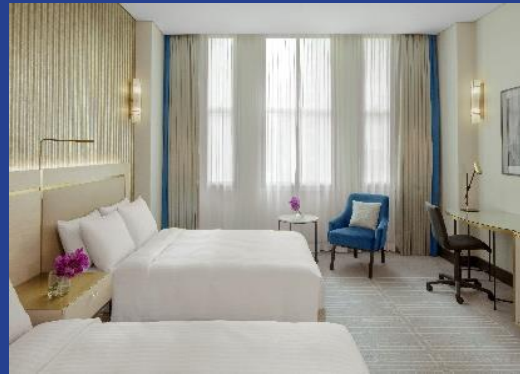

# RADISSON BLU PLAZA HOTEL SYDNEY

**Radisson Blu Plaza Hotel Sydney is a 5-star boutique-style hotel housed within a stunning heritage-listed building.**

Our 364 exceptionally sized rooms and suites providing comfortable and spacious surrounds are complemented by our high level of customer service and care. Guest rooms offer complimentary WIFI, USB charging ports, flat-screen televisions, tea and coffee making facilities, generous marble bathrooms with separate shower and bath, bathrobes, and in-room safe. Your choice of pillows from our pillow menu and individually controlled heating and air-conditioning. Full use of the health club, gymnasium and daily local newspapers are complimentary to all guests.

# Standard Rooms

78 standard rooms

Average room size of 32sqm

Offering either one king bed or one queen bed

Interconnecting rooms available

Standard rooms are Atrium facing

# Superior Rooms

105 superior rooms

Average room size of 34sqm

Offering either one king bed or one queen bed

High ceilings and street views