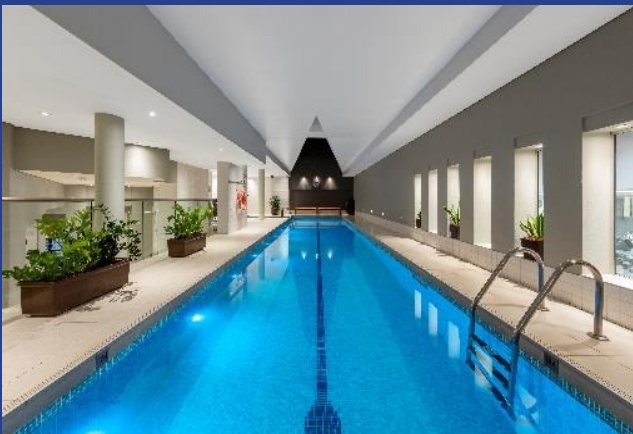

RADISSON BLU PLAZA HOTEL SYDNEY

Hotel Email: communications@radisson.com

Hotel Phone: +61 2 8214 0000

Address: 27 O'Connell Street, Sydney NSW 2000, Australia

Website: <https://www.radissonhotels.com/en-us/hotels/radisson-blu-sydney>

Conference and Events: events.sydney@radisson.com

Reservations: res.sydpiazza@radisson.com

Group Reservations: groupsplaza@radisson.com

Facilities:

- The Lady Fairfax Room is an ideal multi-purpose room bathed in natural light serving a full breakfast daily. At lunch and evening the room is easily transformed into an ultra chic inner city venue perfect for any function or private dining experience
- The Fax Bar located on the lobby level is the perfect meeting place in the heart of the city.
- Bentley Restaurant + Bar, the hotel's two-hatted restaurant serves a range of modern contemporary award winning cuisine
- Heated lap pool, gymnasium, jacuzzi and steam room
- Tanya Spa, with deluxe treatments such as massage, body treatments, lash extensions, specialty packages and more
- Business Class Lounge including upgraded amenities and services
- Conference and Events meeting rooms and heritage style boardrooms

Radisson Blu Plaza Hotel Sydney is consistently recognised as one of the best five-star hotels in Sydney. The hotel has been awarded Certificate of Excellence by Trip Advisor and regularly ranks in the Top 10 – 20 hotels in Sydney